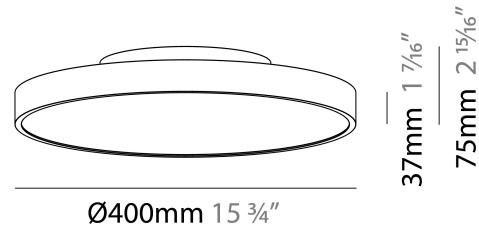

GENERAL

Series: Sign Diva
Subseries: Sign Diva
Partner: Prolicht
Division: Architectural
Installation: Surface
Product Type: Ceiling Surface
Mounting Location: Ceiling
Light Distribution: Direct / Indirect

PHYSICAL

Shape: Round
Diameter (mm): 400
Diameter (in): 15 3/4
Height (mm): 75
Height (in): 2 15/16
Weight (kg): 2.302
Weight (lbs): 5.075
Diffuser: Direct - PMMA - Opal/Micro-Prism/Sparkling Secret/Vintage Industrial with Shine Ring / Indirect - White/Yellow/Orange/Red/Blue/Green
Fixture Finish: SSR / BKV / CWI / CRY / HAB / UFT / ITA / RUA / FTG / MYG / LOD / PUS / FRO / FUP / KIA / POP / BLS / SPG / MEY / GOH / CHC / COM / ABZ / JAG / OBR / MOS / ROR
Fixture Material: PMMA / Extruded Aluminum / Steel

ELECTRICAL

Lamp Type: LED (Zhaga Standard)
Input Wattage (W): 19.8
Total Output Wattage (W): 16
Dimming: Tri-Mode (Non-Dimming and Phase Dimming (120Vac only) and 0-10V Dimming)
Driver Included: Yes
Driver Location: Integrated
Driver Type: Constant Current - Universal
Driver Class: Class 2
Input Voltage (V): 120 - 277
Constant Current (MA): 500

LED

Color Temperature (*K): 3000 / 3500 / 4000
Max. Delivered Lumen (lm): 2280 / 2313 / 2360
CRI: >90 CRI
Lamp Life (hrs): 50000

OPTICAL

RATINGS AND CERTIFICATIONS

Certified By: Certified for North American Standards
IP rating: IP20