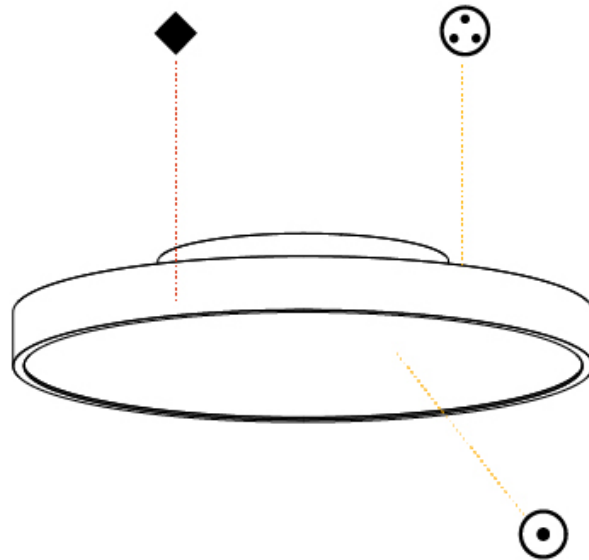

SIGN DIVA SURFACE

A3D086-

PROJECT
TYPE
SPECIFIER
QUANTITY
DATE

A