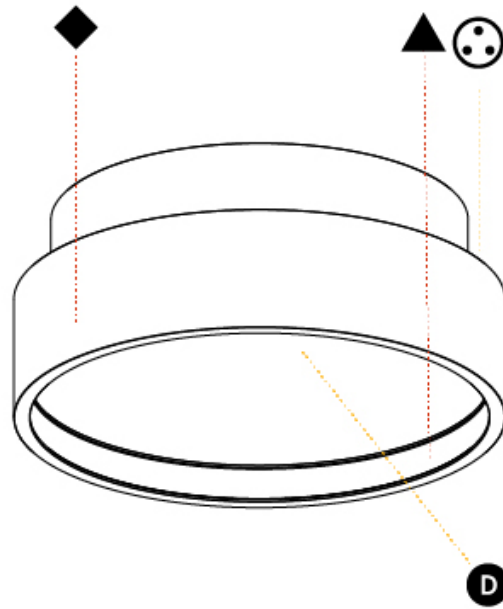

SIGN DIVA SURFACE

A3D085-

PROJECT _____

TYPE _____

SPECIFIER _____

QUANTITY _____

DATE _____

A