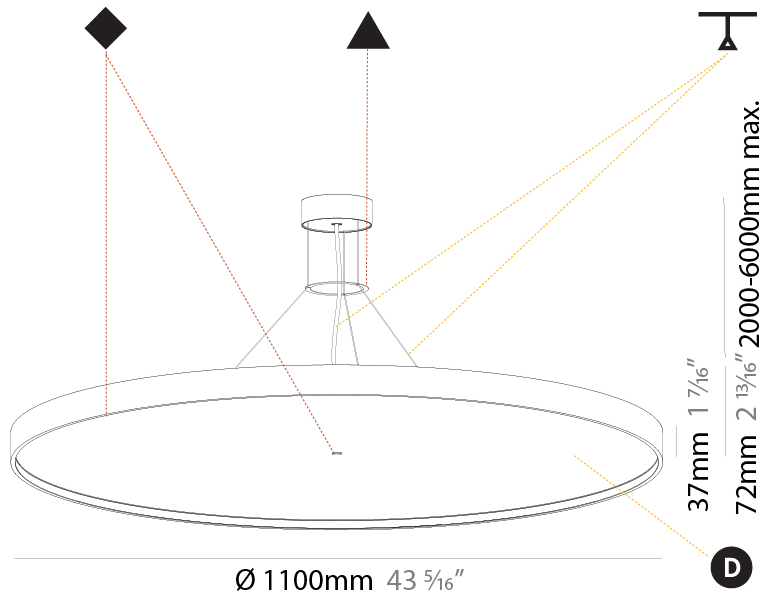

GENERAL

Series: Sign Diva
Subseries: Sign Diva
Partner: Prolicht
Division: Architectural
Installation: Suspension
Product Type: Pendant
Mounting Location: Ceiling
Light Distribution: Direct / Indirect

PHYSICAL

Shape: Round
Diameter (mm): 1100
Diameter (in): 43 ⁵/₁₆"
Height (mm): 72
Height (in): 2 ¹³/₁₆"
Weight (kg): 20.78
Weight (lbs): 45.81
Diffuser: PMMA - Opal / Micro-Prism / Sparkling Secret / Vintage Industrial
Fixture Finish: SSR / BKV / CWI / CRY / HAB / UFT / ITA / RUA / FTG / MYG / LOD / PUS / FRO / FUP / KIA / POP / BLS / SPG / MEY / GOH / CHC / COM / ABZ / JAG / OBR / MOS / ROR
Fixture Material: PMMA / Extruded Aluminum / Steel
Cable Details: 2000mm/78 3/4" or 6000mm/236 1/4" Transparent Cable

ELECTRICAL

Lamp Type: LED (Zhaga Standard)
Input Wattage (W): 169.4 / 28.6
Total Output Wattage (W): 135 / 24
Dimming: Tri-Mode (Non-Dimming and Phase Dimming (120Vac only) and 0-10V Dimming)
Driver Included: Yes
Driver Location: Integrated
Driver Type: Constant Current - Universal
Driver Class: Class 2
Input Voltage (V): 120 - 277
Constant Current (MA): 600 / 350

LED

Color Temperature (*K): 2700 / 3000 / 3500 / 4000
Max. Delivered Lumen (lm): 20030 / 20610 / 21050 / 21480
CRI: >90 CRI
Lamp Life (hrs): 50000

OPTICAL

RATINGS AND CERTIFICATIONS

Certified By: Certified for North American Standards
IP rating: IP20

PROJECT
TYPE
SPECIFIER
QUANTITY
DATE