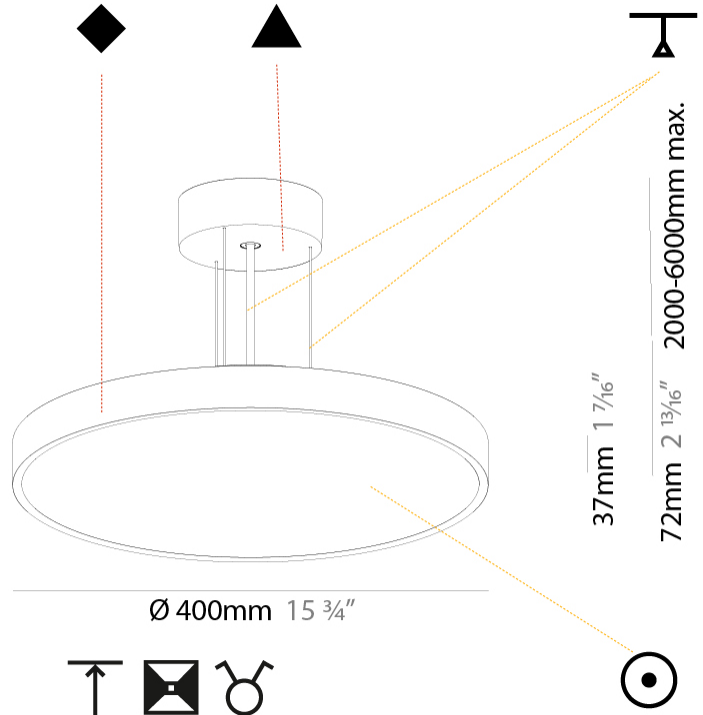

GENERAL

Series: Sign Diva
Subseries: Sign Diva
Partner: Prolicht
Division: Architectural
Installation: Suspension
Product Type: Pendant
Mounting Location: Ceiling
Light Distribution: Direct / Indirect

PHYSICAL

Shape: Round
Diameter (mm): 400
Diameter (in): 15 3/4
Height (mm): 72
Height (in): 2 13/16
Max. Overall Height (mm): 2072
Max. Overall Height (in): 81 3/16
Weight (kg): 3.398
Weight (lbs): 7.49

Diffuser: [PMMA - Opal / Micro-Prism / Sparkling Secret / Vintage Industrial with Shine Ring](#)
Fixture Finish: [SSR / BKV / CWI / CRY / HAB / UFT / ITA / RUA / FTG / MYG / LOD / PUS / FRO / FUP / KIA / POP / BLS / SPG / MEY / GOH / CHC / COM / ABZ / JAG / OBR / MOS / ROR](#)
Fixture Material: [PMMA / Extruded Aluminum / Steel](#)
Cable Details: [2000mm or 6000mm Transparent Cable](#)

ELECTRICAL

Lamp Type: LED (Zhaga Standard)
Input Wattage (W): 34.1
Total Output Wattage (W): 16 / 12
Dimming: [Tri-Mode (Non-Dimming and Phase Dimming (120Vac only) and 0-10V Dimming)](#)
Driver Included: Yes
Driver Location: Integrated
Driver Type: Constant Current - Universal
Driver Class: Class 2
Input Voltage (V): 120 - 277
Constant Current (MA): 500

LED

Color Temperature (°K): [2700 / 3000 / 3500 / 4000](#)
Max. Delivered Lumen (lm): [2676 / 2651 / 2681 / 2736](#)
CRI: >90 CRI
Lamp Life (hrs): 50000

OPTICAL

RATINGS AND CERTIFICATIONS

Certified By: Certified for North American Standards
IP rating: IP20