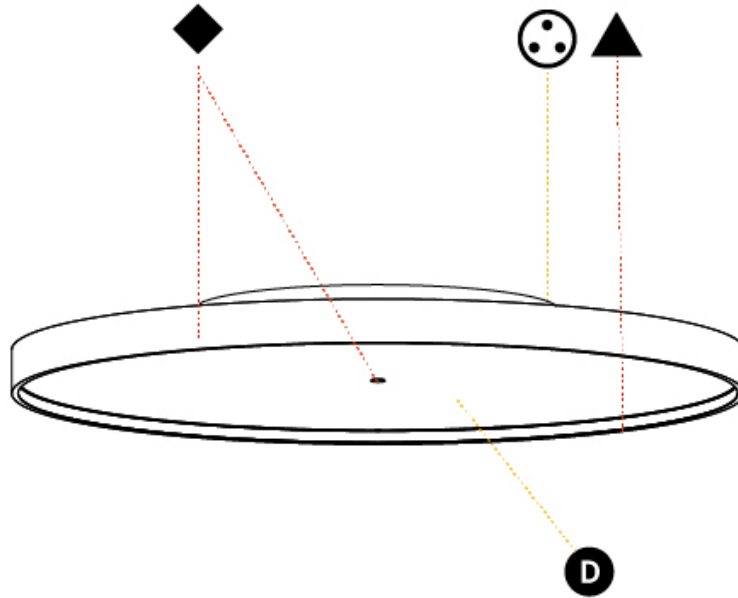

SIGN DIVA KORONA SURFACE

A3D098-

PROJECT
TYPE
SPECIFIER
QUANTITY
DATE