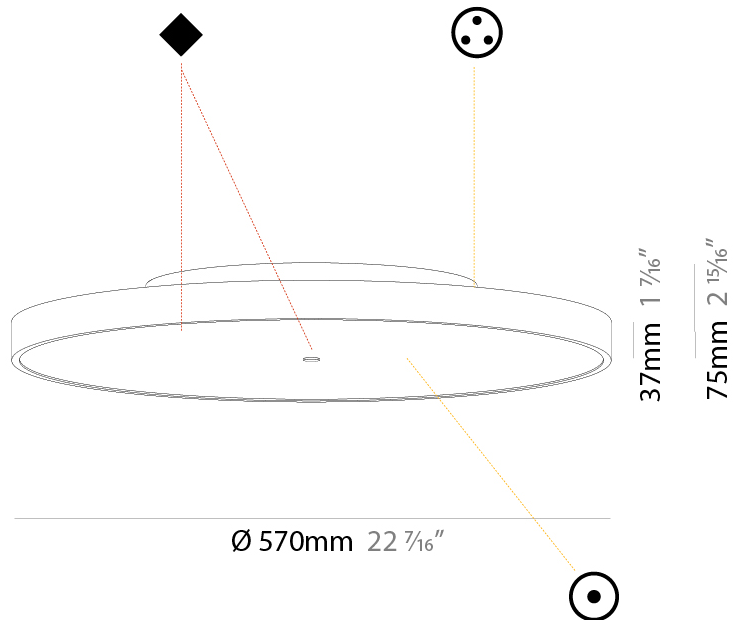

GENERAL

Series: Sign Diva
Subseries: Sign Diva
Partner: Prolicht
Division: Architectural
Installation: Surface
Product Type: Ceiling Surface
Mounting Location: Ceiling
Light Distribution: Direct / Indirect

PHYSICAL

Shape: Round
Diameter (mm): 570
Diameter (in): 22 ⁷/₁₆"
Height (mm): 75
Height (in): 2 ¹⁵/₁₆"
Weight (kg): 7.066
Weight (lbs): 15.578

Diffuser: Direct - PMMA - Opal/Micro-Prism/Sparkling Secret/Vintage Industrial with Shine Ring / Indirect - White/Yellow/Orange/Red/Blue/Green

Fixture Finish: SSR / BKV / CWI / CRY / HAB / UFT / ITA / RUA / FTG / MYG / LOD / PUS / FRO / FUP / KIA / POP / BLS / SPG / MEY / GOH / CHC / COM / ABZ / JAG / OBR / MOS / ROR

Fixture Material: PMMA / Extruded Aluminum / Steel

ELECTRICAL

Lamp Type: LED (Zhaga Standard)
Input Wattage (W): 58.3
Total Output Wattage (W): 53
Dimming: Tri-Mode (Non-Dimming and Phase Dimming (120Vac only) and 0-10V Dimming)
Driver Included: Yes
Driver Location: Integrated
Driver Type: Constant Current - Universal
Driver Class: Class 2
Input Voltage (V): 120 - 277
Constant Current (MA): 350

LED

Color Temperature (*K): 3000 / 3500 / 4000
Max. Delivered Lumen (lm): 6170 / 6292 / 6420
CRI: >90 CRI
Lamp Life (hrs): 50000

OPTICAL

RATINGS AND CERTIFICATIONS

Certified By: Certified for North American Standards
IP rating: IP20