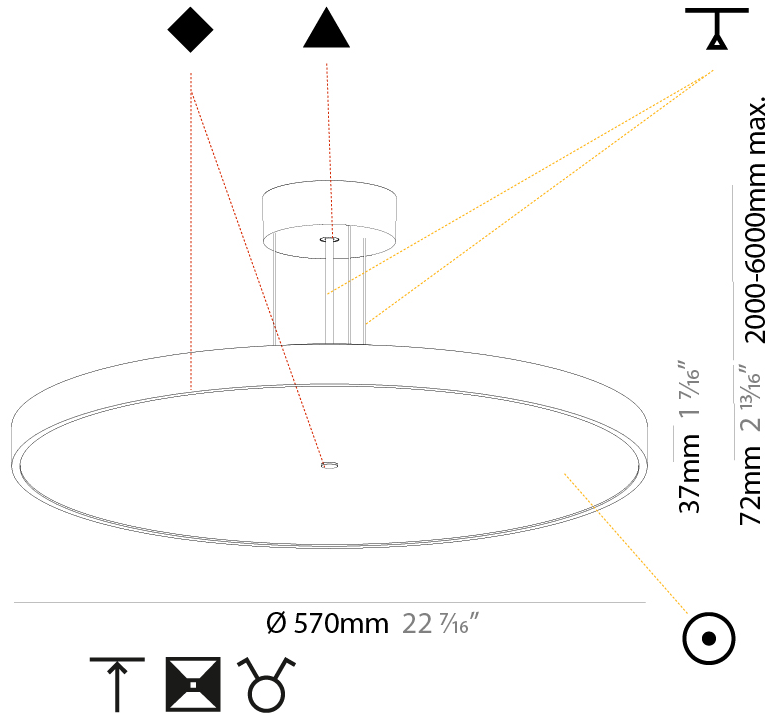

GENERAL

Series: Sign Diva
Subseries: Sign Diva
Partner: Prolicht
Division: Architectural
Installation: Suspension
Product Type: Pendant
Mounting Location: Ceiling
Light Distribution: Direct / Indirect

PHYSICAL

Shape: Round
Diameter (mm): 570
Diameter (in): 22 7/16
Height (mm): 72
Height (in): 2 13/16
Max. Overall Height (mm): 6072
Max. Overall Height (in): 239 1/16
Weight (kg): 8.548
Weight (lbs): 18.85
Diffuser: PMMA - Opal / Micro-Prism / Sparkling Secret / Vintage Industrial with Shine Ring
Fixture Finish: SSR / BKV / CWI / CRY / HAB / UFT / ITA / RUA / FTG / MYG / LOD / PUS / FRO / FUP / KIA / POP / BLS / SPG / MEY / GOH / CHC / COM / ABZ / JAG / OBR / MOS / ROR
Fixture Material: PMMA / Extruded Aluminum / Steel
Cable Details: 2000mm or 6000mm Transparent Cable

ELECTRICAL

Lamp Type: LED (Zhaga Standard)
Input Wattage (W): 80.3
Total Output Wattage (W): 53 / 18
Dimming: Tri-Mode (Non-Dimming and Phase Dimming (120Vac only) and 0-10V Dimming)
Driver Included: Yes
Driver Location: Integrated
Driver Type: Constant Current - Universal
Driver Class: Class 2
Input Voltage (V): 120 - 277
Constant Current (MA): 350

LED

Color Temperature (°K): 2700 / 3000 / 3500 / 4000
Max. Delivered Lumen (lm): 6110 / 7650 / 7801 / 7960
CRI: >90 CRI
Lamp Life (hrs): 50000

OPTICAL

RATINGS AND CERTIFICATIONS

Certified By: Certified for North American Standards
IP rating: IP20

PROJECT
TYPE
SPECIFIER
QUANTITY
DATE