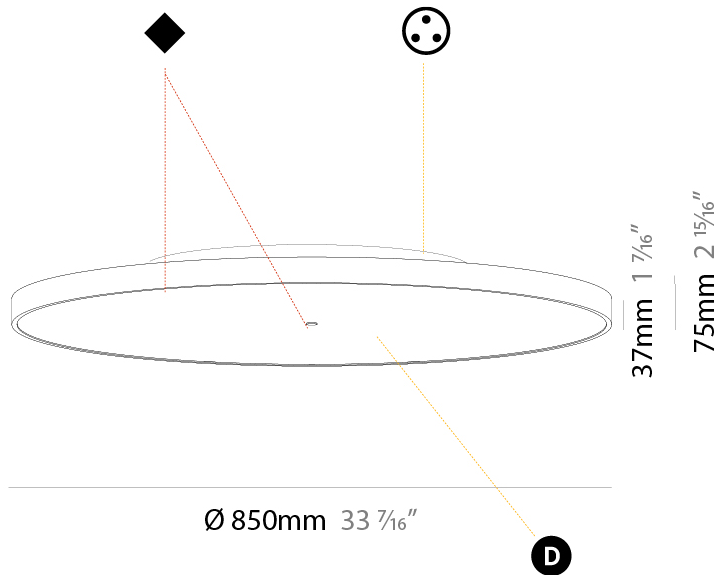

GENERAL

Series: Sign Diva
Subseries: Sign Diva Korona
Partner: Prolicht
Division: Architectural
Installation: Surface
Product Type: Ceiling Surface
Mounting Location: Ceiling
Light Distribution: Direct / Indirect

PHYSICAL

Shape: Round
Diameter (mm): 850
Diameter (in): 33 7/16
Height (mm): 89
Height (in): 3 1/2
Weight (kg): 13.283
Weight (lbs): 29.284
Diffuser: Direct - PMMA - Opal/Micro-Prism/Sparkling Secret/Vintage Industrial / Indirect - White/Yellow/Orange/Red/Blue/Green
Fixture Finish: SSR / BKV / CWI / CRY / HAB / UFT / ITA / RUA / FTG / MYG / LOD / PUS / FRO / FUP / KIA / POP / BLS / SPG / MEY / GOH / CHC / COM / ABZ / JAG / OBR / MOS / ROR
Fixture Material: PMMA / Extruded Aluminum / Steel

ELECTRICAL

Lamp Type: LED (Zhaga Standard)
Input Wattage (W): 96.8
Total Output Wattage (W): 76.8
Dimming: Tri-Mode (Non-Dimming and Phase Dimming (120Vac only) and 0-10V Dimming)
Driver Included: Yes
Driver Location: Integrated
Driver Type: Constant Current - Universal
Driver Class: Class 2
Input Voltage (V): 120 - 277
Constant Current (MA): 600

LED

Color Temperature (°K): 3000 / 3500 / 4000
Max. Delivered Lumen (lm): 11160 / 11388 / 11620
CRI: >90 CRI
Lamp Life (hrs): 50000

OPTICAL

RATINGS AND CERTIFICATIONS

Certified By: Certified for North American Standards
IP rating: IP20

PROJECT
TYPE
SPECIFIER
QUANTITY
DATE