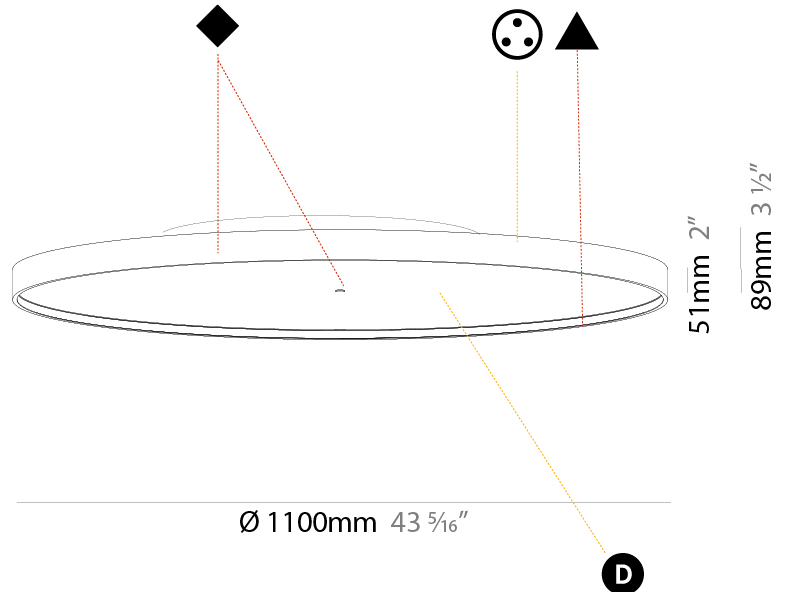

GENERAL

Series: Sign Diva
Subseries: Sign Diva Korona
Partner: Prolicht
Division: Architectural
Installation: Surface
Product Type: Ceiling Surface
Mounting Location: Ceiling
Light Distribution: Direct / Indirect

PHYSICAL

Shape: Round
Diameter (mm): 1100
Diameter (in): 43 ⁵/₁₆
Height (mm): 89
Height (in): 3 ¹/₂
Weight (kg): 18.901
Weight (lbs): 41.67
Diffuser: Direct - PMMA - Opal/Micro-Prism/Sparkling Secret/Vintage Industrial / Indirect - White/Yellow/Orange/Red/Blue/Green
Fixture Finish: SSR / BKV / CWI / CRY / HAB / UFT / ITA / RUA / FTG / MYG / LOD / PUS / FRO / FUP / KIA / POP / BLS / SPG / MEY / GOH / CHC / COM / ABZ / JAG / OBR / MOS / ROR
Fixture Material: PMMA / Extruded Aluminum / Steel

ELECTRICAL

Lamp Type: LED (Zhaga Standard)
Input Wattage (W): 169.4
Total Output Wattage (W): 134
Dimming: Tri-Mode (Non-Dimming and Phase Dimming (120Vac only) and 0-10V Dimming)
Driver Included: Yes
Driver Location: Integrated
Driver Type: Constant Current - Universal
Driver Class: Class 2
Input Voltage (V): 120 - 277
Constant Current (MA): 600

LED

Color Temperature (°K): 3000 / 3500 / 4000
Max. Delivered Lumen (lm): 19520 / 19933 / 20340
CRI: >90 CRI
Lamp Life (hrs): 50000

OPTICAL

RATINGS AND CERTIFICATIONS

Certified By: Certified for North American Standards
IP rating: IP20