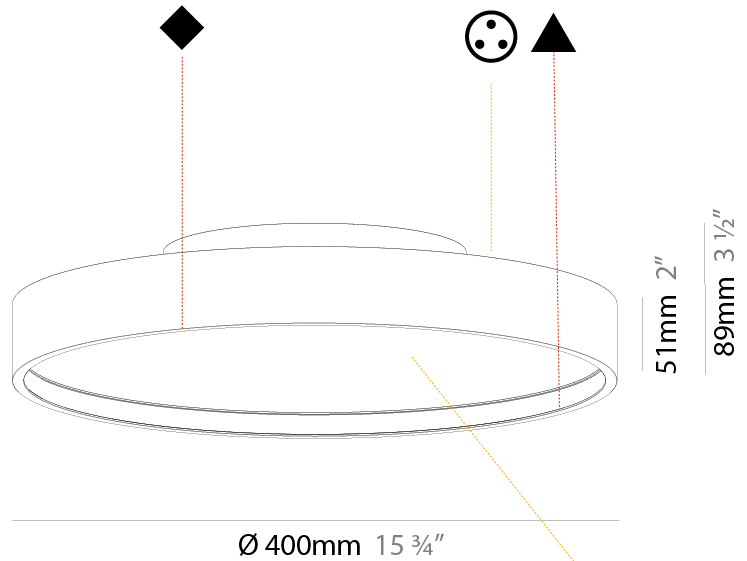

GENERAL

Series: Sign Diva
Subseries: Sign Diva Korona
Partner: Prolicht
Division: Architectural
Installation: Surface
Product Type: Ceiling Surface
Mounting Location: Ceiling
Light Distribution: Direct / Indirect

PHYSICAL

Shape: Round
Diameter (mm): 400
Diameter (in): 15 3/4
Height (mm): 89
Height (in): 3 1/2
Weight (kg): 3.113
Weight (lbs): 6.863
Diffuser: Direct - PMMA - Opal/Micro-Prism/Sparkling Secret/Vintage Industrial / Indirect - White/Yellow/Orange/Red/Blue/Green
Fixture Finish: SSR / BKV / CWI / CRY / HAB / UFT / ITA / RUA / FTG / MYG / LOD / PUS / FRO / FUP / KIA / POP / BLS / SPG / MEY / GOH / CHC / COM / ABZ / JAG / OBR / MOS / ROR
Fixture Material: PMMA / Extruded Aluminum / Steel

ELECTRICAL

Lamp Type: LED (Zhaga Standard)
Input Wattage (W): 19.8
Total Output Wattage (W): 16
Dimming: Tri-Mode (Non-Dimming and Phase Dimming (120Vac only) and 0-10V Dimming)
Driver Included: Yes
Driver Location: Integrated
Driver Type: Constant Current - Universal
Driver Class: Class 2
Input Voltage (V): 120 - 277
Constant Current (MA): 500

LED

Color Temperature (°K): 3000 / 3500 / 4000
Max. Delivered Lumen (lm): 2280 / 2313 / 2360
CRI: >90 CRI
Lamp Life (hrs): 50000

OPTICAL

RATINGS AND CERTIFICATIONS

Certified By: Certified for North American Standards
IP rating: IP20

PROJECT
TYPE
SPECIFIER
QUANTITY
DATE