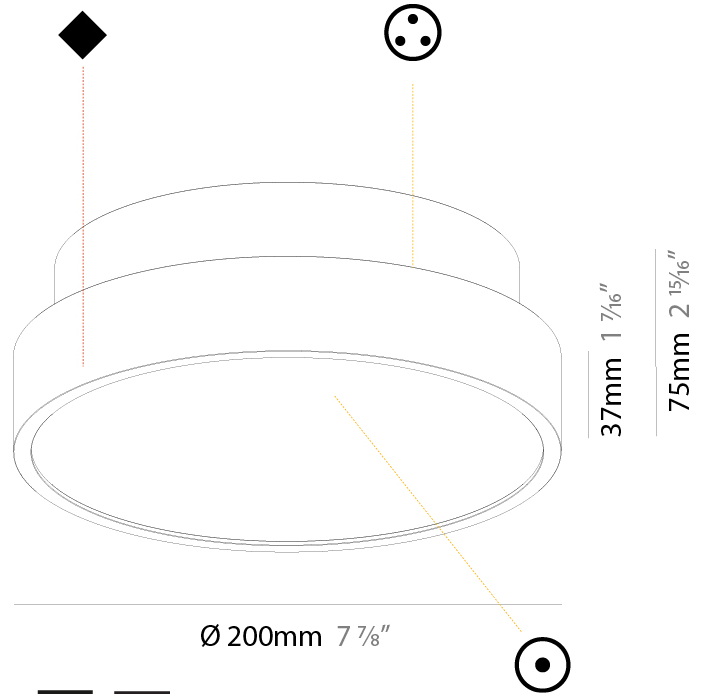

GENERAL

Series: Sign Diva
Subseries: Sign Diva
Partner: Prolicht
Division: Architectural
Installation: Surface
Product Type: Ceiling Surface
Mounting Location: Ceiling
Light Distribution: Direct / Indirect

PHYSICAL

Shape: Round
Diameter (mm): 200
Diameter (in): 7 7/8
Height (mm): 75
Height (in): 2 15/16
Weight (kg): 1.12
Weight (lbs): 2.469

Diffuser: Direct - PMMA - Opal/Micro-Prism/Sparkling Secret/Vintage Industrial with Shine Ring / Indirect - White/Yellow/Orange/Red/Blue/Green

Fixture Finish: SSR / BKV / CWI / CRY / HAB / UFT / ITA / RUA / FTG / MYG / LOD / PUS / FRO / FUP / KIA / POP / BLS / SPG / MEY / GOH / CHC / COM / ABZ / JAG / OBR / MOS / ROR

Fixture Material: PMMA / Extruded Aluminum / Steel

ELECTRICAL

Lamp Type: LED (Zhaga Standard)
Input Wattage (W): 12.1
Total Output Wattage (W): 11
Dimming: Tri-Mode (Non-Dimming and Phase Dimming (120Vac only) and 0-10V Dimming)
Driver Included: Yes
Driver Location: Integrated
Driver Type: Constant Current - Universal
Driver Class: Class 2
Input Voltage (V): 120 - 277
Constant Current (MA): 350

LED

Color Temperature (*K): 3000 / 3500 / 4000
Max. Delivered Lumen (lm): 1100 / 1117 / 1140
CRI: >90 CRI
Lamp Life (hrs): 50000

OPTICAL

RATINGS AND CERTIFICATIONS

Certified By: Certified for North American Standards
IP rating: IP20

PROJECT
TYPE
SPECIFIER
QUANTITY
DATE