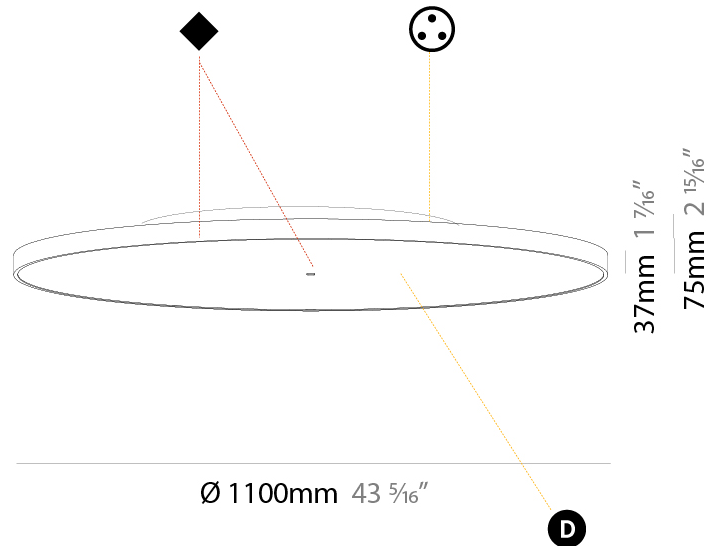

GENERAL

Series: Sign Diva
Subseries: Sign Diva
Partner: Prolicht
Division: Architectural
Installation: Surface
Product Type: Ceiling Surface
Mounting Location: Ceiling
Light Distribution: Direct / Indirect

PHYSICAL

Shape: Round
Diameter (mm): 1100
Diameter (in): 43 ⁵/₁₆"
Height (mm): 75
Height (in): 2 ¹⁵/₁₆"
Weight (kg): 18.39
Weight (lbs): 40.54
Diffuser: Direct - PMMA - Opal/Micro-Prism/Sparkling Secret/Vintage Industrial with Shine Ring / Indirect - White/Yellow/Orange/Red/Blue/Green
Fixture Finish: SSR / BKV / CWI / CRY / HAB / UFT / ITA / RUA / FTG / MYG / LOD / PUS / FRO / FUP / KIA / POP / BLS / SPG / MEY / GOH / CHC / COM / ABZ / JAG / OBR / MOS / ROR
Fixture Material: PMMA / Extruded Aluminum / Steel

ELECTRICAL

Lamp Type: LED (Zhaga Standard)
Input Wattage (W): 169.4
Total Output Wattage (W): 134
Dimming: Tri-Mode (Non-Dimming and Phase Dimming (120Vac only) and 0-10V Dimming)
Driver Included: Yes
Driver Location: Integrated
Driver Type: Constant Current - Universal
Driver Class: Class 2
Input Voltage (V): 120 - 277
Constant Current (MA): 600

LED

Color Temperature (°K): 3000 / 3500 / 4000
Max. Delivered Lumen (lm): 19520 / 19933 / 20340
CRI: >90 CRI
Lamp Life (hrs): 50000

OPTICAL

RATINGS AND CERTIFICATIONS

Certified By: Certified for North American Standards
IP rating: IP20