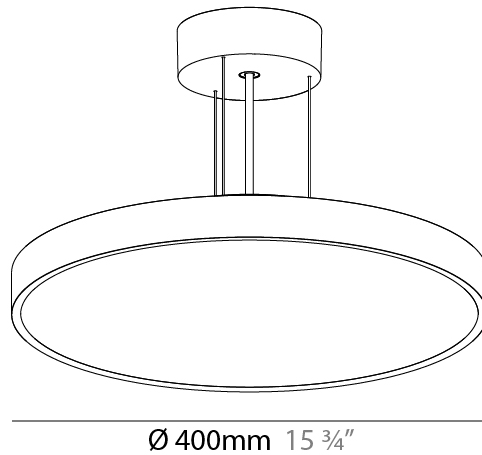

GENERAL

Series: Sign Diva
Subseries: Sign Diva Korona
Partner: Prolicht
Division: Architectural
Installation: Suspension
Product Type: Pendant
Mounting Location: Ceiling
Light Distribution: Direct / Indirect

PHYSICAL

Shape: Round
Diameter (mm): 400
Diameter (in): 15 3/4
Height (mm): 86
Height (in): 3 3/8
Weight (kg): 3.728
Weight (lbs): 8.22
Diffuser: PMMA - Opal / Micro-Prism / Sparkling Secret / Vintage Industrial
Fixture Finish: SSR / BKV / CWI / CRY / HAB / UFT / ITA / RUA / FTG / MYG / LOD / PUS / FRO / FUP / KIA / POP / BLS / SPG / MEY / GOH / CHC / COM / ABZ / JAG / OBR / MOS / ROR
Fixture Material: PMMA / Extruded Aluminum / Steel
Cable Details: 2000mm/78 3/4" or 6000mm/236 1/4" Transparent Cable

ELECTRICAL

Lamp Type: LED (Zhaga Standard)
Input Wattage (W): 31.1
Total Output Wattage (W): 18 / 13
Dimming: Tri-Mode (Non-Dimming and Phase Dimming (120Vac only) and 0-10V Dimming)
Driver Included: Yes
Driver Location: Integrated
Driver Type: Constant Current - Universal
Driver Class: Class 2
Input Voltage (V): 120 - 277
Constant Current (MA): 500 / 350

LED

Color Temperature (°K): 2700 / 3000 / 3500 / 4000
Max. Delivered Lumen (lm): 3049 / 2651 / 2681 / 2736
Nominal Lumen (lm): 4182 / 4142 / 4189 / 4275
CRI: >90 CRI
Lamp Life (hrs): 50000

OPTICAL

RATINGS AND CERTIFICATIONS

Certified By: Certified for North American Standards
IP rating: IP20

51mm 2"
2000-6000mm max.