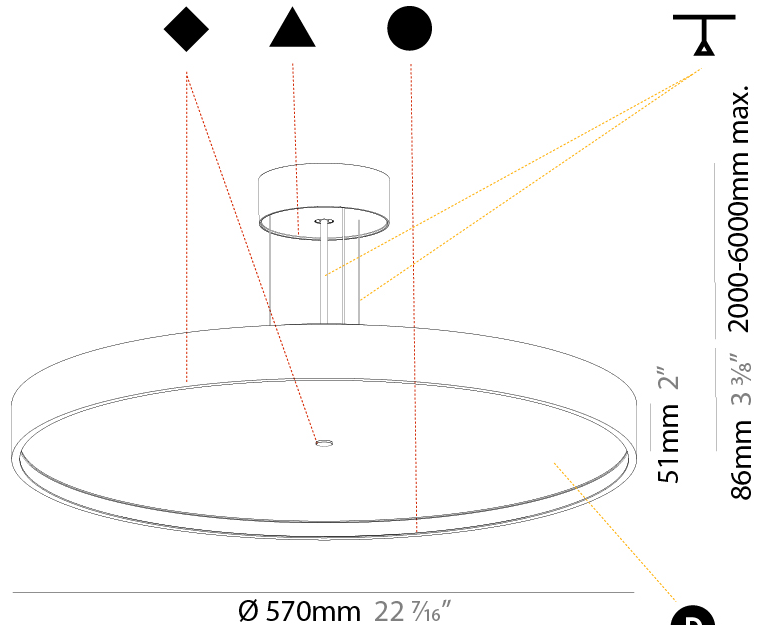

GENERAL

Series: Sign Diva
Subseries: Sign Diva Korona
Partner: Prolicht
Division: Architectural
Installation: Suspension
Product Type: Pendant
Mounting Location: Ceiling
Light Distribution: Direct / Indirect

PHYSICAL

Shape: Round
Diameter (mm): 570
Diameter (in): 22 ⁷/₁₆"
Height (mm): 86
Height (in): 3 ³/₈"
Weight (kg): 8.812
Weight (lbs): 19.43
Diffuser: PMMA - Opal / Micro-Prism / Sparkling Secret / Vintage Industrial
Fixture Finish: SSR / BKV / CWI / CRY / HAB / UFT / ITA / RUA / FTG / MYG / LOD / PUS / FRO / FUP / KIA / POP / BLS / SPG / MEY / GOH / CHC / COM / ABZ / JAG / OBR / MOS / ROR
Fixture Material: PMMA / Extruded Aluminum / Steel
Cable Details: 2000mm/78 3/4" or 6000mm/236 1/4" Transparent Cable

ELECTRICAL

Lamp Type: LED (Zhaga Standard)
Input Wattage (W): 67
Total Output Wattage (W): 60.9
Dimming: Tri-Mode (Non-Dimming and Phase Dimming (120Vac only) and 0-10V Dimming)
Driver Included: Yes
Driver Location: Integrated
Driver Type: Constant Current - Universal
Driver Class: Class 2
Input Voltage (V): 120 - 277
Constant Current (MA): 350

LED

Color Temperature (°K): 2700 / 3000 / 3500 / 4000
Max. Delivered Lumen (lm): 6632 / 6728 / 6812 / 6951
Nominal Lumen (lm): 9097 / 9229 / 9344 / 9535
CRI: >90 CRI
Lamp Life (hrs): 50000

OPTICAL

RATINGS AND CERTIFICATIONS

Certified By: Certified for North American Standards
IP rating: IP20