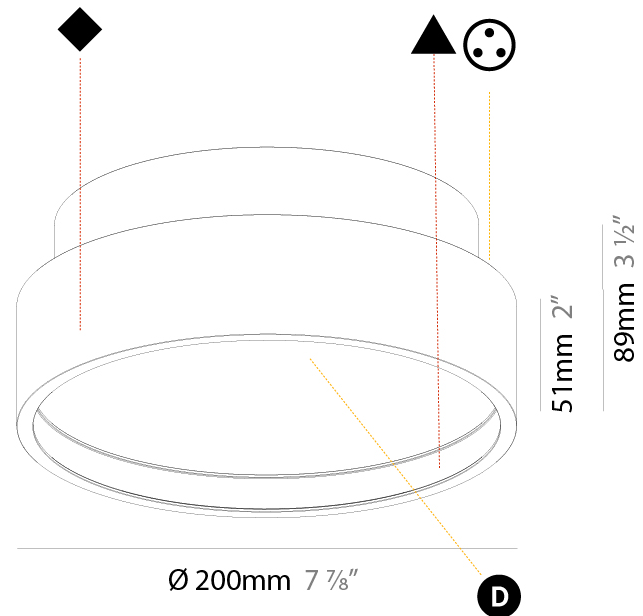

GENERAL

Series: Sign Diva
Subseries: Sign Diva Korona
Partner: Prolicht
Division: Architectural
Installation: Surface
Product Type: Ceiling Surface
Mounting Location: Ceiling
Light Distribution: Direct / Indirect

PHYSICAL

Shape: Round
Diameter (mm): 200
Diameter (in): 7 7/8
Height (mm): 89
Height (in): 3 1/2
Weight (kg): 1.261
Weight (lbs): 2.78
Diffuser: Direct - PMMA - Opal/Micro-Prism/Sparkling Secret/Vintage Industrial / Indirect - White/Yellow/Orange/Red/Blue/Green
Fixture Finish: SSR / BKV / CWI / CRY / HAB / UFT / ITA / RUA / FTG / MYG / LOD / PUS / FRO / FUP / KIA / POP / BLS / SPG / MEY / GOH / CHC / COM / ABZ / JAG / OBR / MOS / ROR
Fixture Material: PMMA / Extruded Aluminum / Steel

ELECTRICAL

Lamp Type: LED (Zhaga Standard)
Input Wattage (W): 12.1
Total Output Wattage (W): 11
Dimming: Tri-Mode (Non-Dimming and Phase Dimming (120Vac only) and 0-10V Dimming)
Driver Included: Yes
Driver Location: Integrated
Driver Type: Constant Current - Universal
Driver Class: Class 2
Input Voltage (V): 120 - 277
Constant Current (MA): 350

LED

Color Temperature (°K): 3000 / 3500 / 4000
Max. Delivered Lumen (lm): 1100 / 1117 / 1140
CRI: >90 CRI
Lamp Life (hrs): 50000

OPTICAL

RATINGS AND CERTIFICATIONS

Certified By: Certified for North American Standards
IP rating: IP20